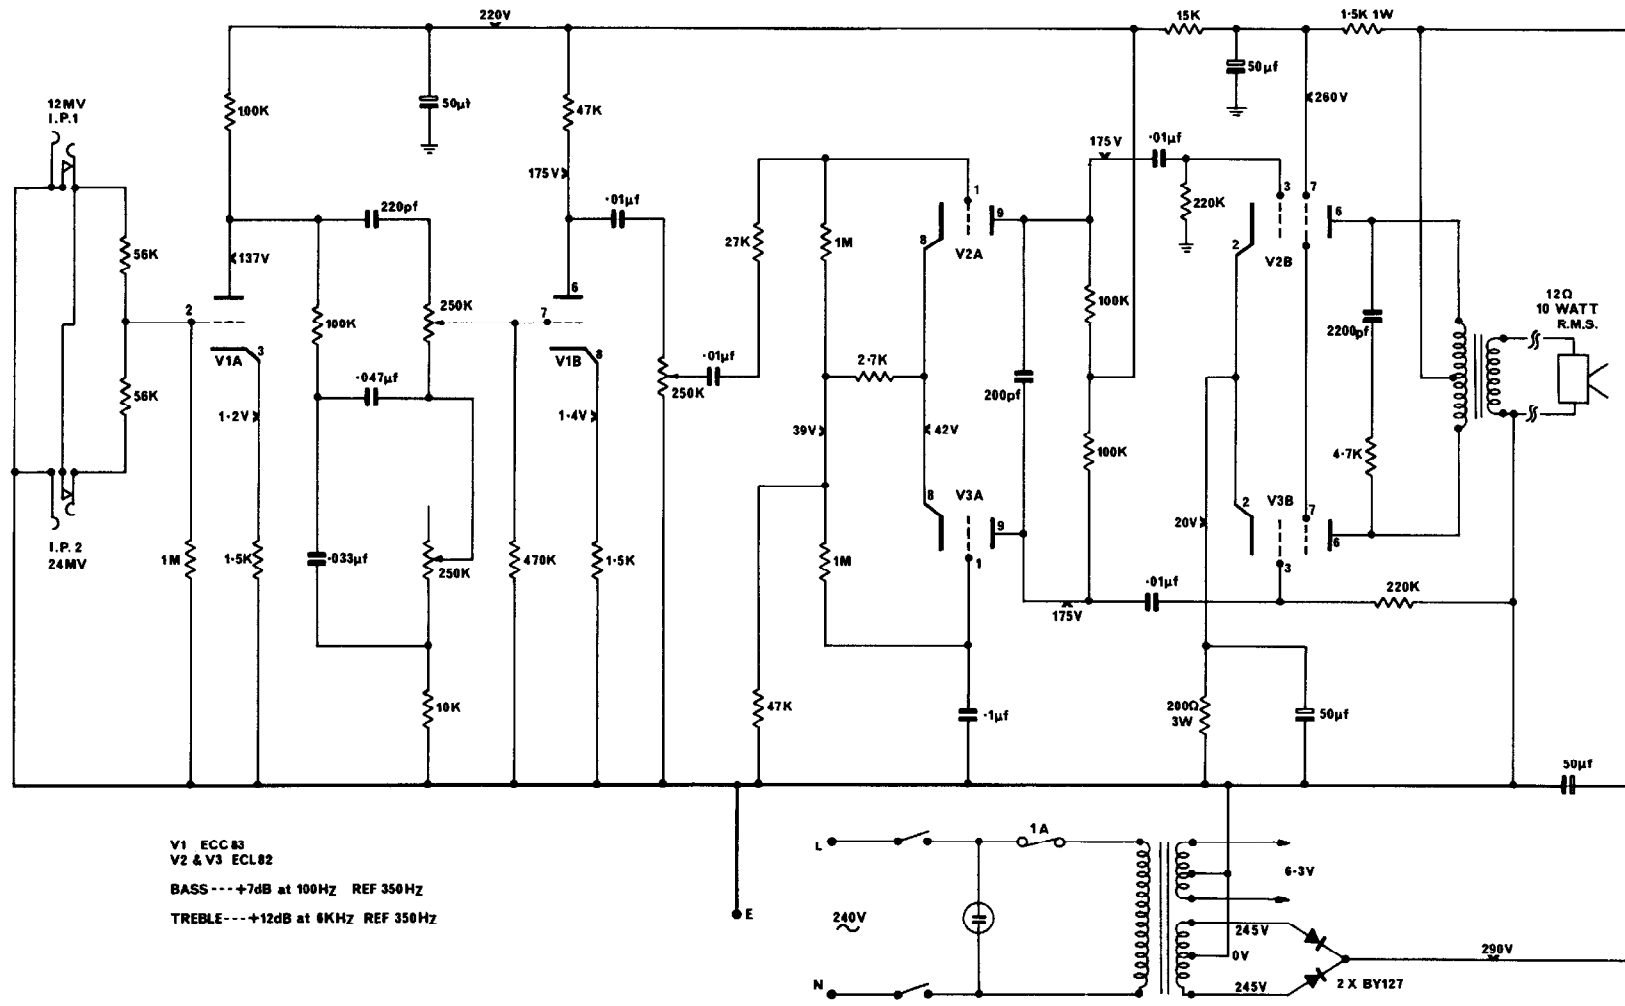

CLUBMAN MK8

Watkins/WEM

wem	MODEL	DATE	DRG. NO.	ISSUE	2	4
	CLUBMAN MK8	1-6-73	439	1	3	5

DOMINATOR 50

Watkins/WEM

Later models without mains voltage selector

* Factory adj.

wem	MODEL	DATE	DRG. NO.	ISSUE	2	4
	DOMINATOR 50	1-7-75		1	3	5

	MODEL	DATE	DRG. NO.	ISSUE	2	4
	WESTMINSTER MK9	1-6-73	440	1	3	5