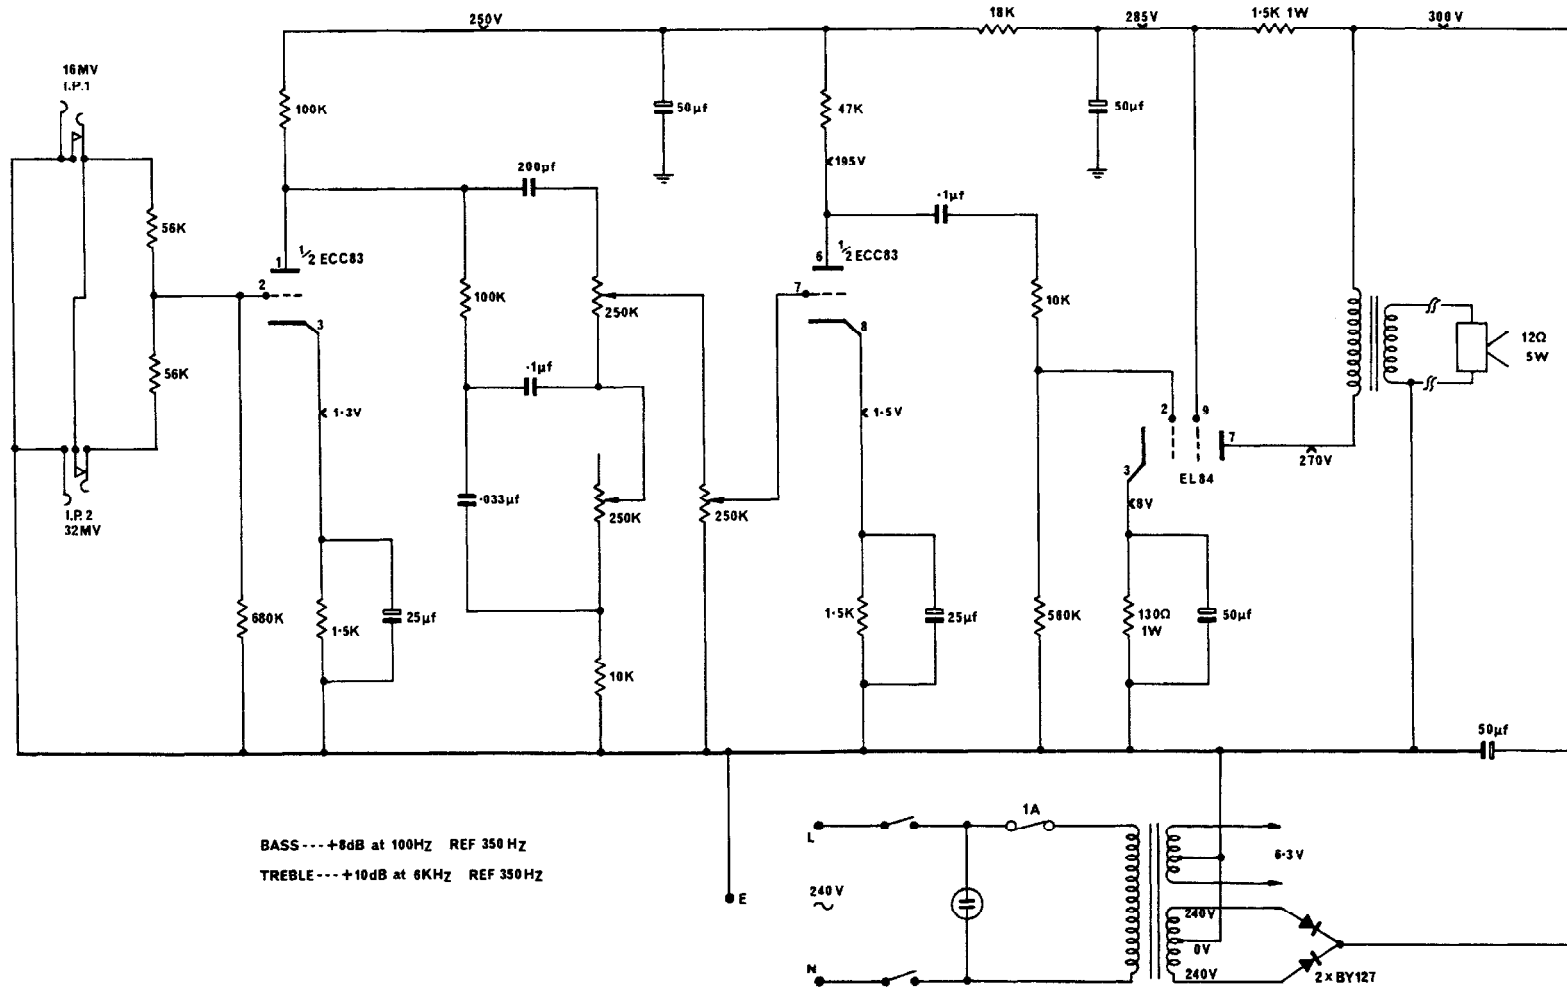

CLUBMAN MK8

Watkins/WEM

wem	MODEL	DATE	DRG. NO.	ISSUE	2	4
	CLUBMAN MK8	1-6-73	439	1	3	5

DOMINATOR 50

Watkins/WEM

Later models without mains voltage selector

* Factory adj.

wem	MODEL	DATE	DRG. NO.	ISSUE	2	4
	DOMINATOR 50	1-7-75		1	3	5

	MODEL	DATE	DRG. NO.	ISSUE	2	4
	WESTMINSTER MK9	1-6-73	440	1	3	5