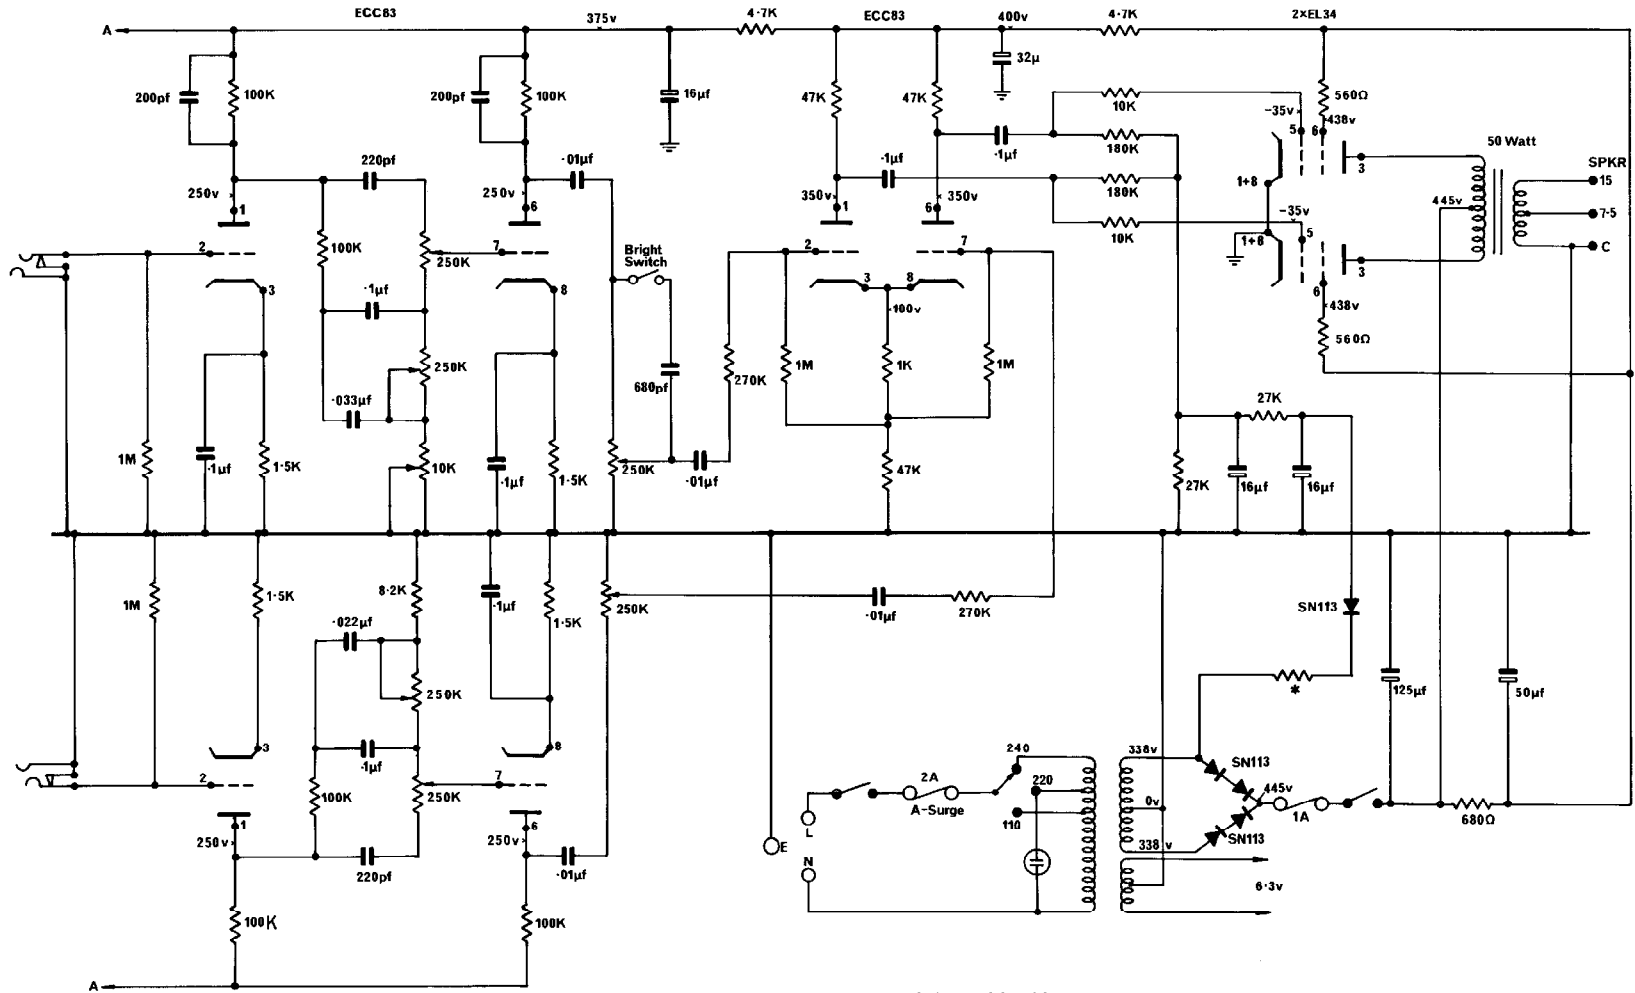

CLUBMAN MK8

Watkins/WEM

wem	MODEL	DATE	DRG. NO.	ISSUE	2	4
	CLUBMAN MK8	1-6-73	439	1	3	5

DOMINATOR 50

Watkins/WEM

Later models without mains voltage selector

* Factory adj.

wem	MODEL	DATE	DRG. NO.	ISSUE	2	4
	DOMINATOR 50	1-7-75		1	3	5

	MODEL	DATE	DRG. NO.	ISSUE	2	4
	WESTMINSTER MK9	1-6-73	440	1	3	5